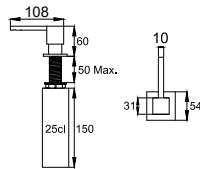

Related Products:

SS-P