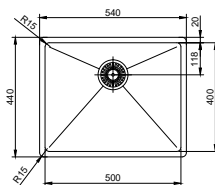

CU-500-Steel