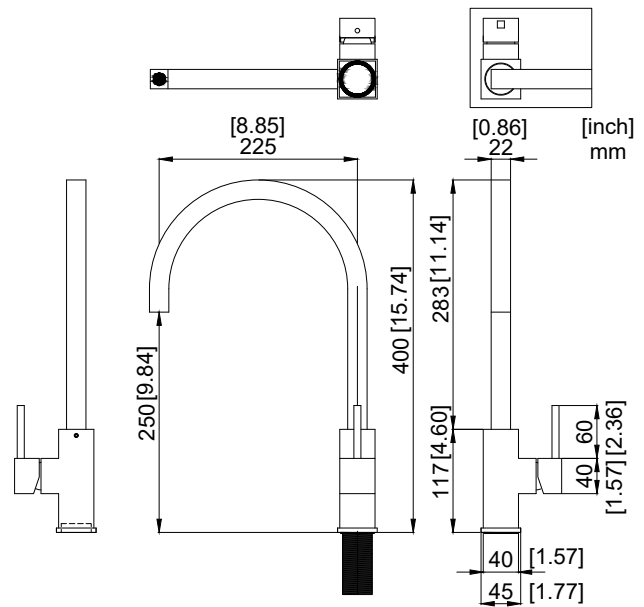

# nivito™

Art nr: SP-110  
Polished Stainless steel

EAN nr:  
7350051950247

## Spirit.

- Kitchen taps
- Soft PEX® hoses
- Cut-out dimension 35 mm**
- Swivel range 360° and 150°
- Ceramic cartridge

### Related Products:

SS-P

CU-500-Steel